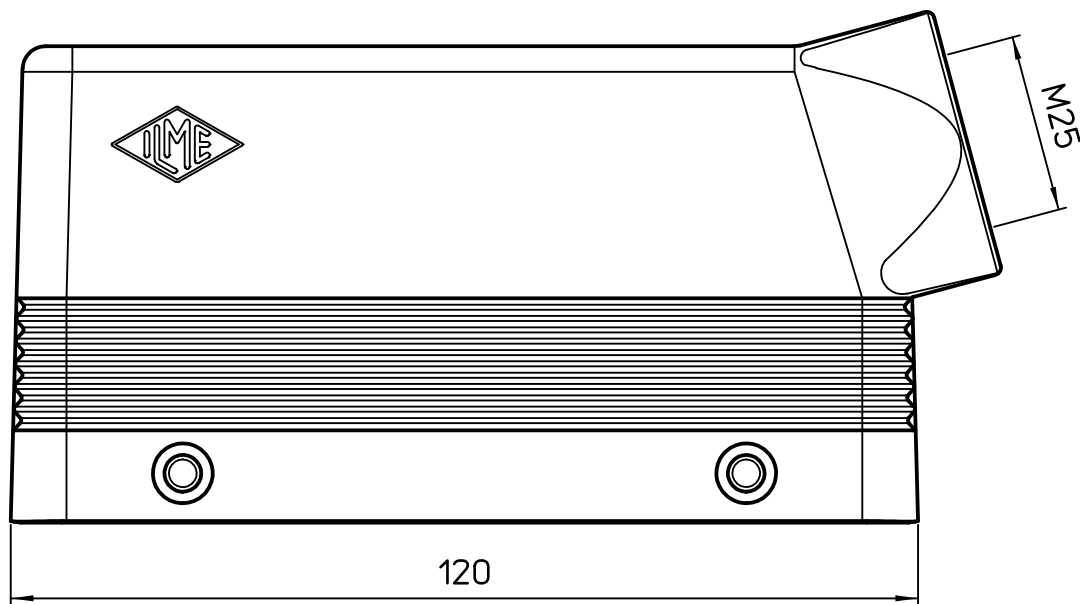

1

2

3

REV.	DATE	SIGNATURE		
Dimensions in mm		Simplified representation with dimensions without tolerance		
Original Size A4		MHOR 24.25		Scale 1:1
Date 20/09/22		Hood with pegs, size "104.27", side entry M25, 180 °C		
Sign. S.Diasparra				