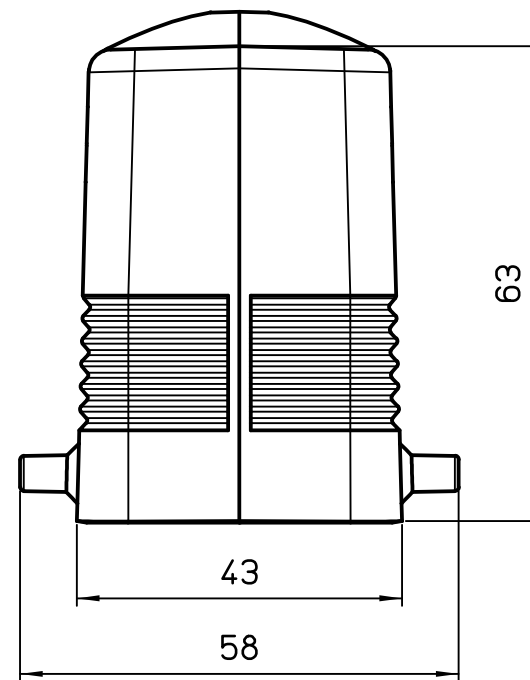

1

2

3

REV.	DATE	SIGNATURE		
Dimensions in mm		Simplified representation with dimensions without tolerance		
Original Size A4		MHOR 24.25		Scale 1:1
Date 20/09/22		Hood with pegs, size "104.27", side entry M25, 180 °C		
Sign. S.Diasparra				